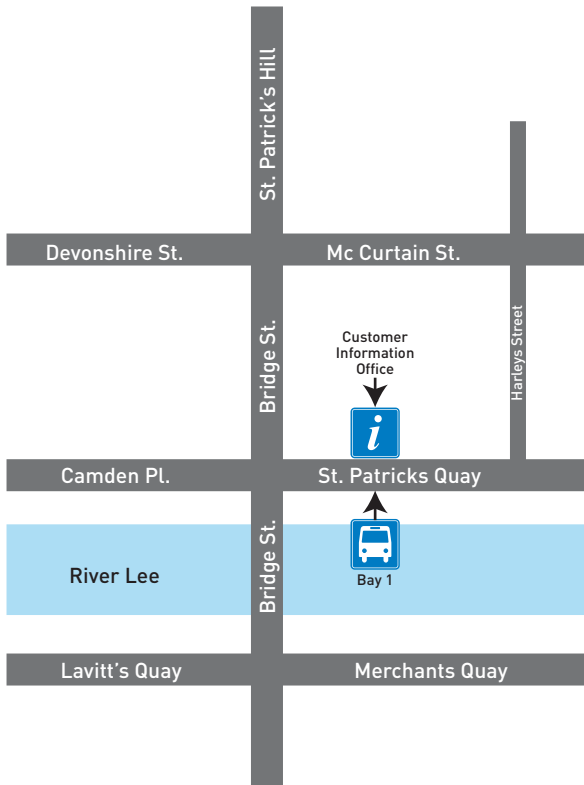

CORK CITY PICK UP POINT

Bay 1, St. Patrick's Quay

YOUR CONNECTION TO CORK

ROUTE
200

COBH

CORK

Low Cost
High Value

Visit
CobhConnect.ie